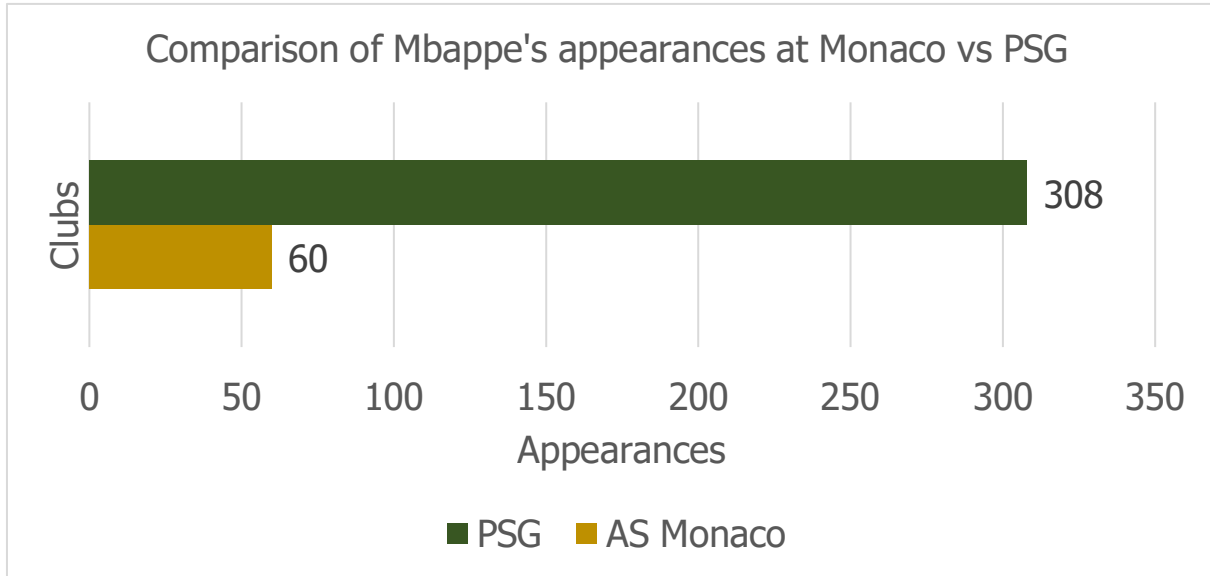

Career Statistics & Analytics

Club	Appearances	Goals	Goal Ratio
AS Monaco	60	27	0.45
PSG	308	256	0.83

Source: Transfermarkt. Statistics represent complete career records at each club.

ANALYTICAL INSIGHT: Progression Analysis

Mbappe's goal-scoring ratio improved from 0.45 goals per game at Monaco to 0.83 at PSG which represents a nominal increase of 0.38 and an 84.4% improvement in his overall goal rate. This progression demonstrates his continued development into one of the world's most prolific forwards.